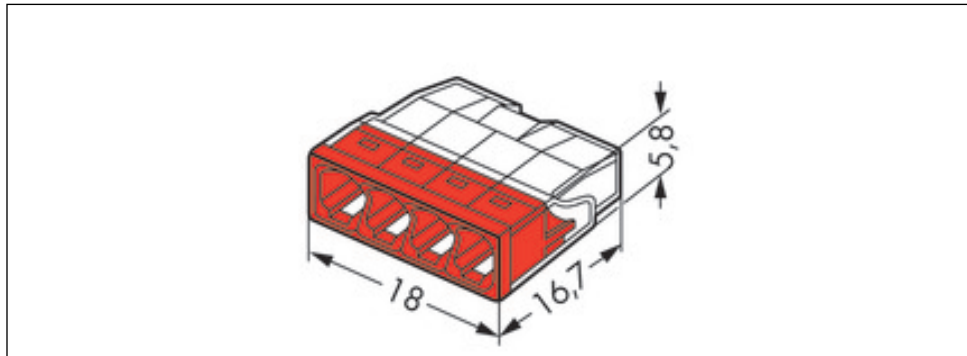

Address

WAGO Kontakttechnik GmbH & Co. KG

Hansastr. 27

32423 Minden

Telefon: 0571/887-0

Fax: 0571/887-169

<http://www.wago.com>

© WAGO Kontakttechnik GmbH & Co. KG

Technische Änderungen und Irrtümer vorbehalten.