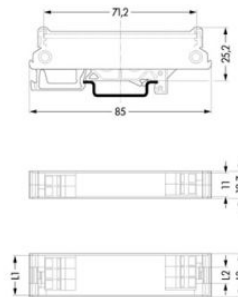

Item no.: 288-600
Product description: TRACK SECTION SIZE 1 1 M

Produkt kann von Bild abweichen / product may differ

Packing unit 25 pieces

RoHS compliant

Product group	6 (Electronics)
Weight	248 g
Color	gray
Customs Tariff No.	39169050
Country of Origin	Deutschland