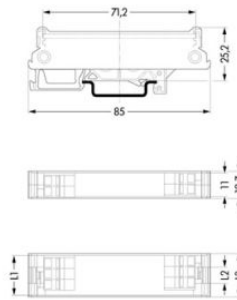

Item no.: 288-602
Product description: FIXTURE TO MOUNT TO DIN 35 RAILS

Produkt kann von Bild abweichen / product may differ

Packing unit 50 50*1 pieces

RoHS compliant

Product group	6 (Electronics)
Weight	3.542 g
Color	gray
Customs Tariff No.	39269097
Country of Origin	Deutschland